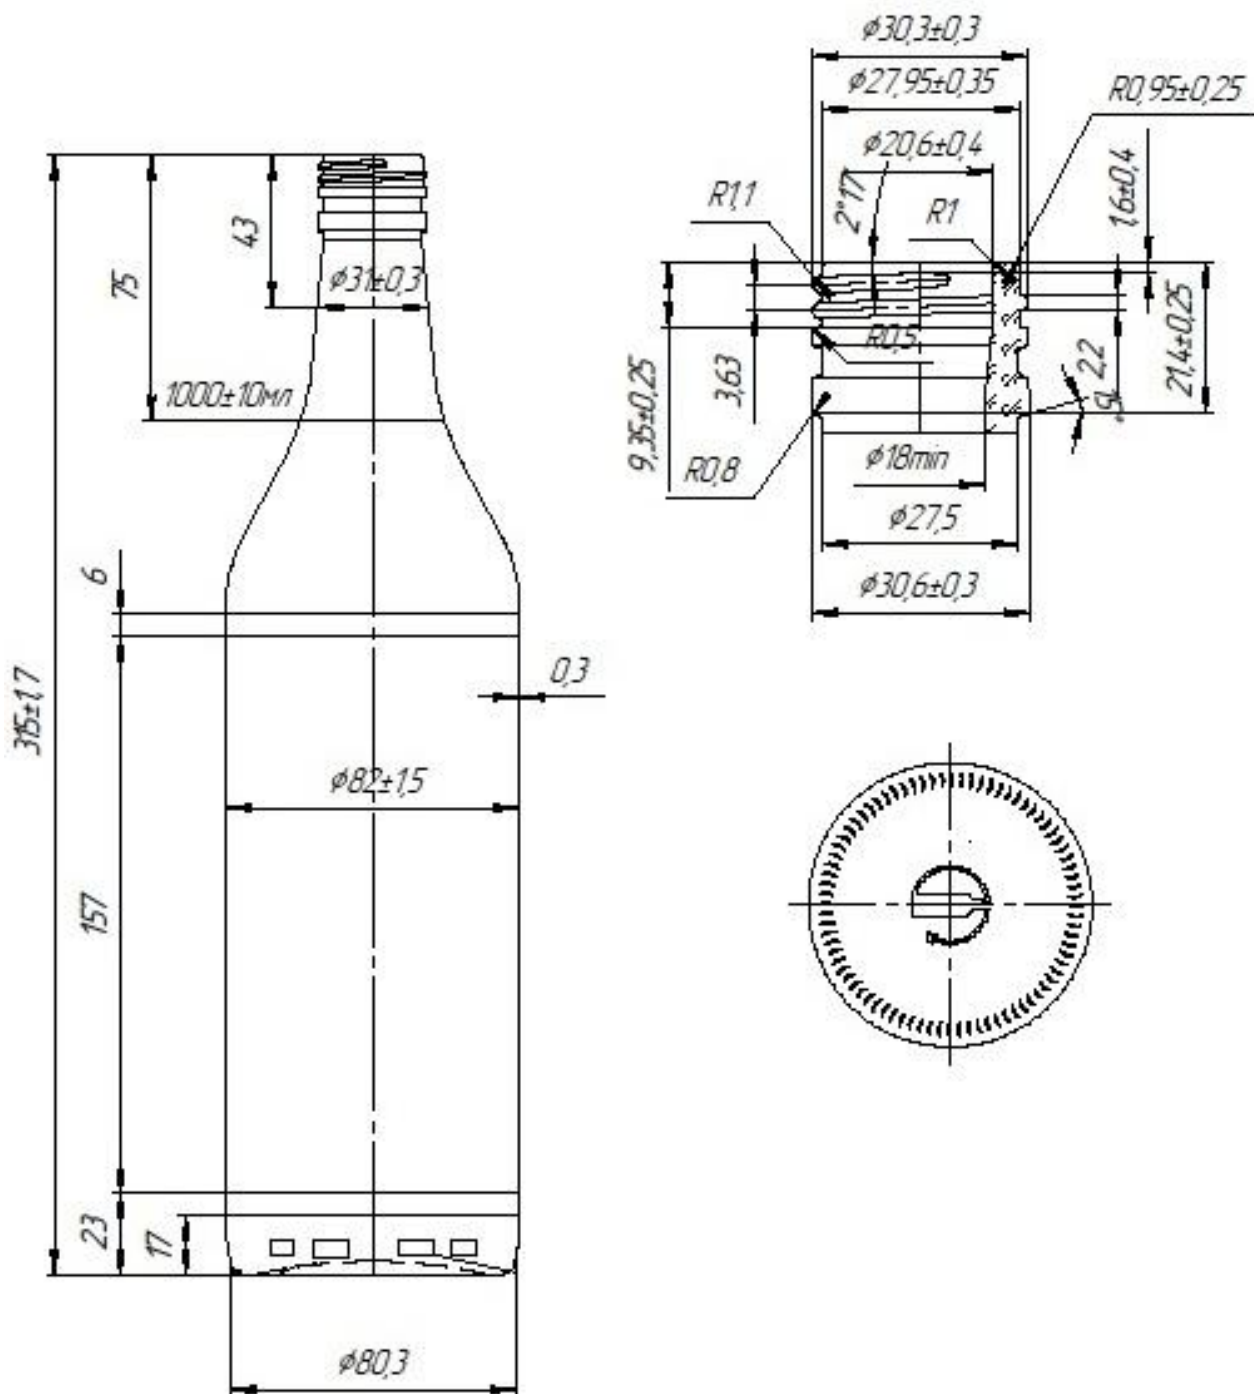

ALEVGOR GLASS

Vermout 1000 ml

Code	210
Capacity	1000 ml
Weight	560 g
Units per pallet	1 050